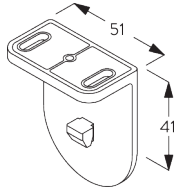

SYSTEM SPECIFICATIONS

A. SYSTEM DIMENSIONS

1.8 m

50 cm

2.8 m

5 m²

2.5 kg

Recommended width /
height ratio
max. 1:3

C. WALL FITTING

Brackets SG 10873

Installation profile SG 10534, brackets SG 11198 and clamps SG 3033 or SG 3044

Installation profile SG 10534, brackets SG 11198 and click bracket SG 10539

SG 3033
Clamp

SG 3044
Clamp

SG 10539
Bracket

SG 10534
Installation profile

SG 10574
Bracket cover

SG 10873
Bracket

SG 11198
Bracket

D. RECESS FITTING

Brackets SG 10873

Installation profile SG 10534, brackets SG 11198 and clamps SG 3033 or SG 3044

Installation profile SG 10534, brackets SG 11198 and click bracket SG 10539

SG 3033
Clamp

SG 3044
Clamp

SG 10534
Installation profile

SG 10539
Bracket

SG 10574
Bracket cover

SG 10873
Bracket

SG 11198
Bracket