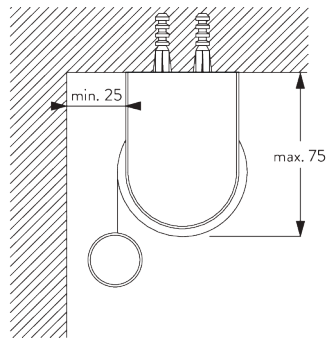

SYSTEM SPECIFICATIONS

A. SYSTEM DIMENSIONS

1.8 m

50 cm

2.8 m

5 m²

2.5 kg

Recommended width /
height ratio
max. 1:3

B. PROFILE

Profile information

SG 4227
Tube ø 32 mm

SG 10872
Bottom bar

SG 10534
Installation profile

C. HOW TO MEASURE

- A: System width
- B: System height
- C: Chain height
- D: Safety Retainer SG 10731 min. 150 cm above floor
- E: Light gap: 17 mm
- F: Light gap operation side: 17 mm

FITTING

A. FITTING INFORMATION

Fixing points

Brackets (wall / ceiling)

Installation profile SG 10534 (wall / ceiling)

B. CEILING FITTING

Brackets SG 10873

Installation profile SG 10534, brackets SG 11198 and clamps SG 3033 or SG 3044

Installation profile SG 10534, brackets SG 11198 and click bracket SG 10539

SG 3033
Clamp

SG 3044
Clamp

SG 10534
Installation profile

SG 10539
Bracket

SG 10574
Bracket cover

SG 10873
Bracket

SG 11198
Bracket