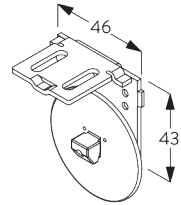

SYSTEM SPECIFICATIONS

A. SYSTEM DIMENSIONS

1.8 m

50 cm

2.8 m

5 m²

2.5 kg

Recommended width /
height ratio
max. 1:3

SG 10539
Bracket

SG 10534
Installation profile

SG 10574
Bracket cover

SG 10873
Bracket

SG 11198
Bracket

D. RECESS FITTING

Brackets SG 10873

Installation profile SG 10534, brackets SG 11198 and clamps SG 3033 or SG 3044

Installation profile SG 10534, brackets SG 11198 and click bracket SG 10539

SG 3033
Clamp

SG 3044
Clamp

SG 10534
Installation profile

SG 10539
Bracket

SG 10574
Bracket cover

SG 10873
Bracket

SG 11198
Bracket