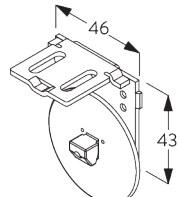

SYSTEM SPECIFICATIONS

A. SYSTEM DIMENSIONS

1.8 m

50 cm

2.8 m

5 m²

2.5 kg

Recommended width /
height ratio
max. 1:3

FITTING

A. FITTING INFORMATION

Fixing points

Brackets (wall / ceiling)

Installation profile SG 10534 (wall / ceiling)

B. CEILING FITTING

Brackets SG 10873

Installation profile SG 10534, brackets SG 11198 and clamps SG 3033 or SG 3044

Installation profile SG 10534, brackets SG 11198 and click bracket SG 10539

SG 3033
Clamp

SG 3044
Clamp

SG 10534
Installation profile

SG 10539
Bracket

SG 10574
Bracket cover

SG 10873
Bracket

SG 11198
Bracket

C. WALL FITTING

Brackets SG 10873

Installation profile SG 10534, brackets SG 11198 and clamps SG 3033 or SG 3044

Installation profile SG 10534, brackets SG 11198 and click bracket SG 10539

SG 3033
Clamp

SG 3044
Clamp