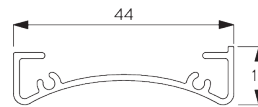

Features:

- Stainless steel bead chain
- Identical (left / right) metal click-in brackets
- Installation profile

```
<link href="moz-extension://b4f855fb-bf5a-426f-bf38-a92690296a64/skin/s3gt_tooltip_mini.css" rel="stylesheet" type="text/css" /><style media="print" type="text/css">#s3gt_translate_tooltip_mini { display: none !important; }</style>
```

SYSTEM SPECIFICATIONS

A. SYSTEM DIMENSIONS

1.8 m

50 cm

2.8 m

5 m²

2.5 kg

Recommended width /
height ratio
max. 1:3

B. PROFILE

Profile information

SG 4227
Tube ø 32 mm

SG 10872
Bottom bar

SG 10534
Installation profile

C. HOW TO MEASURE

- A: System width
- B: System height
- C: Chain height
- D: Safety Retainer SG 10731 min. 150 cm above floor
- E: Light gap: 17 mm
- F: Light gap operation side: 17 mm

FITTING

A. FITTING INFORMATION

Fixing points

Brackets (wall / ceiling)

Installation profile SG 10534 (wall / ceiling)

B. CEILING FITTING

Brackets SG 10873

Installation profile SG 10534, brackets SG 11198 and clamps SG 3033 or SG 3044