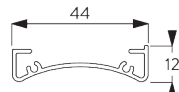

SYSTEM SPECIFICATIONS

A. SYSTEM DIMENSIONS

1.8 m

50 cm

2.8 m

5 m²

2.5 kg

Recommended width /
height ratio
max. 1:3

B. PROFILE

Profile information

SG 4227
Tube ø 32 mm

SG 10872
Bottom bar

SG 10534
Installation profile

C. HOW TO MEASURE

- A: System width
- B: System height
- C: Chain height
- D: Safety Retainer SG 10731 min. 150 cm above floor
- E: Light gap: 17 mm
- F: Light gap operation side: 17 mm

FITTING

A. FITTING INFORMATION

Fixing points

Brackets (wall / ceiling)

Installation profile SG 10534 (wall / ceiling)

B. CEILING FITTING

Brackets SG 10873

Installation profile SG 10534, brackets SG 11198 and clamps SG 3033 or SG 3044

Installation profile SG 10534, brackets SG 11198 and click bracket SG 10539

SG 3033
Clamp

SG 3044
Clamp

SG 10534
Installation profile

SG 10539
Bracket

SG 10574
Bracket cover

SG 10873
Bracket

SG 11198
Bracket