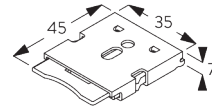

FITTING

A. FITTING INFORMATION

Fixing points

Brackets (wall / ceiling)

Installation profile SG 10534 (wall / ceiling)

B. CEILING FITTING

Brackets SG 10873

Installation profile SG 10534, brackets SG 11198 and clamps SG 3033 or SG 3044

Installation profile SG 10534, brackets SG 11198 and click bracket SG 10539

SG 3033
Clamp

SG 3044
Clamp

SG 10534
Installation profile

SG 10539
Bracket

SG 10574
Bracket cover

SG 10873
Bracket

SG 11198
Bracket

C. WALL FITTING

Brackets SG 10873

Installation profile SG 10534, brackets SG 11198 and clamps SG 3033 or SG 3044

Installation profile SG 10534, brackets SG 11198 and click bracket SG 10539

SG 3033
Clamp

SG 3044
Clamp

SG 10539
Bracket

SG 10534
Installation profile

SG 10574
Bracket cover

SG 10873
Bracket

SG 11198
Bracket

D. RECESS FITTING

Brackets SG 10873

Installation profile SG 10534, brackets SG 11198 and clamps SG 3033 or SG 3044