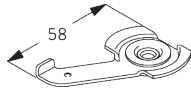

SYSTEM SPECIFICATIONS

A. SYSTEM DIMENSIONS

1.8 m

50 cm

2.8 m

5 m²

2.5 kg

Recommended width /
height ratio
max. 1:3

B. PROFILE

Profile information

SG 4227
Tube ø 32 mm

SG 10872
Bottom bar

SG 10534
Installation profile

C. HOW TO MEASURE

- A: System width
- B: System height
- C: Chain height
- D: Safety Retainer SG 10731 min. 150 cm above floor
- E: Light gap: 17 mm
- F: Light gap operation side: 17 mm

FITTING

A. FITTING INFORMATION

Fixing points

Brackets (wall / ceiling)

Installation profile SG 10534 (wall / ceiling)

B. CEILING FITTING

Brackets SG 10873

Installation profile SG 10534, brackets SG 11198 and clamps SG 3033 or SG 3044

Installation profile SG 10534, brackets SG 11198 and click bracket SG 10539

SG 3033
Clamp

SG 3044
Clamp

SG 10534
Installation profile

SG 10539
Bracket

SG 10574
Bracket cover

SG 10873
Bracket

SG 11198
Bracket