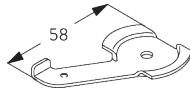

Features:

- Stainless steel bead chain
- Identical (left / right) metal click-in brackets
- Installation profile

```
<link href="moz-extension://b4f855fb-bf5a-426f-bf38-a92690296a64/skin/s3gt_tooltip_mini.css" rel="stylesheet" type="text/css" /><style media="print" type="text/css">#s3gt_translate_tooltip_mini { display: none !important; }</style>
```

C. WALL FITTING

Brackets SG 10873

Installation profile SG 10534, brackets SG 11198 and clamps SG 3033 or SG 3044

Installation profile SG 10534, brackets SG 11198 and click bracket SG 10539

SG 3033
Clamp

SG 3044
Clamp

SG 10539
Bracket

SG 10534
Installation profile

SG 10574
Bracket cover

SG 10873
Bracket

SG 11198
Bracket

D. RECESS FITTING

Brackets SG 10873

Installation profile SG 10534, brackets SG 11198 and clamps SG 3033 or SG 3044

Installation profile SG 10534, brackets SG 11198 and click bracket SG 10539

SG 3033
Clamp

SG 3044
Clamp

SG 10534
Installation profile

SG 10539
Bracket

SG 10574
Bracket cover

SG 10873
Bracket

SG 11198
Bracket