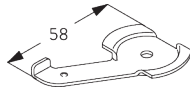

SYSTEM SPECIFICATIONS

A. SYSTEM DIMENSIONS

1.8 m

50 cm

2.8 m

5 m²

2.5 kg

Recommended width /
height ratio
max. 1:3

B. PROFILE

Profile information

SG 4227
Tube ø 32 mm

SG 10872
Bottom bar

SG 10534
Installation profile

C. HOW TO MEASURE

- A: System width
- B: System height
- C: Chain height
- D: Safety Retainer SG 10731 min. 150 cm above floor
- E: Light gap: 17 mm
- F: Light gap operation side: 17 mm

FITTING

A. FITTING INFORMATION

Fixing points

Brackets (wall / ceiling)

Installation profile SG 10534 (wall / ceiling)

B. CEILING FITTING

Brackets SG 10873

Installation profile SG 10534, brackets SG 11198 and clamps SG 3033 or SG 3044

Installation profile SG 10534, brackets SG 11198 and click bracket SG 10539

SG 3033
Clamp

SG 3044
Clamp

SG 10534
Installation profile

SG 10539
Bracket

SG 10574
Bracket cover

SG 10873
Bracket

SG 11198
Bracket