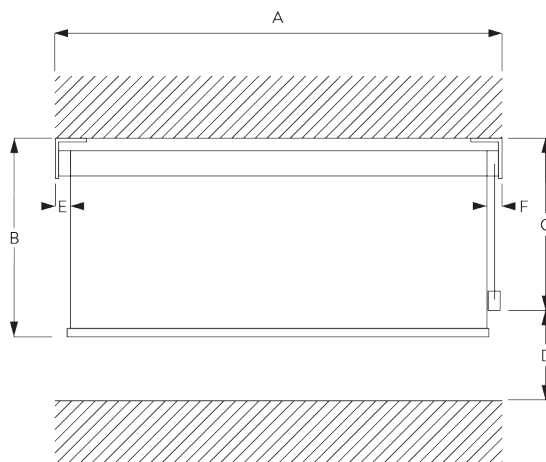

SYSTEM SPECIFICATIONS

A. SYSTEM DIMENSIONS

1.8 m

50 cm

2.8 m

5 m²

2.5 kg

Recommended width /
height ratio
max. 1:3

B. PROFILE

Profile information

SG 4227
Tube ø 32 mm

SG 10872
Bottom bar

SG 10534
Installation profile

C. HOW TO MEASURE

- A: System width
- B: System height
- C: Chain height
- D: Safety Retainer SG 10731 min. 150 cm above floor
- E: Light gap: 17 mm
- F: Light gap operation side: 17 mm

FITTING

A. FITTING INFORMATION

Fixing points

Brackets (wall / ceiling)

Installation profile SG 10534 (wall / ceiling)

B. CEILING FITTING

Brackets SG 10873

Installation profile SG 10534, brackets SG 11198 and clamps SG 3033 or SG 3044