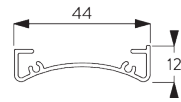

FITTING

A. FITTING INFORMATION

Fixing points

Brackets (wall / ceiling)

Installation profile SG 10534 (wall / ceiling)

B. CEILING FITTING

Brackets SG 10873

Installation profile SG 10534, brackets SG 11198 and clamps SG 3033 or SG 3044

C. WALL FITTING

Brackets SG 10873

Installation profile SG 10534, brackets SG 11198 and clamps SG 3033 or SG 3044

Installation profile SG 10534, brackets SG 11198 and click bracket SG 10539

SG 3033
Clamp

SG 3044
Clamp

SG 10539
Bracket

SG 10534
Installation profile

SG 10574
Bracket cover

SG 10873
Bracket

SG 11198
Bracket

D. RECESS FITTING

Brackets SG 10873

Installation profile SG 10534, brackets SG 11198 and clamps SG 3033 or SG 3044

Installation profile SG 10534, brackets SG 11198 and click bracket SG 10539

SG 3033
Clamp

SG 3044
Clamp

SG 10534
Installation profile

SG 10539
Bracket

SG 10574
Bracket cover

SG 10873
Bracket

SG 11198
Bracket