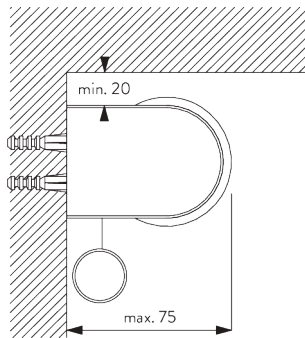

SYSTEM SPECIFICATIONS

A. SYSTEM DIMENSIONS

1.8 m

50 cm

2.8 m

5 m²

2.5 kg

Recommended width /
height ratio
max. 1:3

FITTING

A. FITTING INFORMATION

Fixing points

Brackets (wall / ceiling)

Installation profile SG 10534 (wall / ceiling)

B. CEILING FITTING

Brackets SG 10873

Installation profile SG 10534, brackets SG 11198 and clamps SG 3033 or SG 3044

Installation profile SG 10534, brackets SG 11198 and click bracket SG 10539

SG 3033
Clamp

SG 3044
Clamp

SG 10534
Installation profile

SG 10539
Bracket

SG 10574
Bracket cover

SG 10873
Bracket

SG 11198
Bracket

C. WALL FITTING

Brackets SG 10873

Installation profile SG 10534, brackets SG 11198 and clamps SG 3033 or SG 3044

Installation profile SG 10534, brackets SG 11198 and click bracket SG 10539

SG 3033
Clamp

SG 3044
Clamp