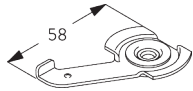

Features:

- Stainless steel bead chain
- Identical (left / right) metal click-in brackets
- Installation profile

```
<link href="moz-extension://b4f855fb-bf5a-426f-bf38-a92690296a64/skin/s3gt_tooltip_mini.css" rel="stylesheet" type="text/css" /><style media="print" type="text/css">#s3gt_translate_tooltip_mini { display: none !important; }</style>
```

C. WALL FITTING

Brackets SG 10873

Installation profile SG 10534, brackets SG 11198 and clamps SG 3033 or SG 3044

Installation profile SG 10534, brackets SG 11198 and click bracket SG 10539

SG 3033
Clamp

SG 3044
Clamp

SG 10539
Bracket

SG 10534
Installation profile

SG 10574
Bracket cover

SG 10873
Bracket

SG 11198
Bracket

D. RECESS FITTING

Brackets SG 10873

Installation profile SG 10534, brackets SG 11198 and clamps SG 3033 or SG 3044

Installation profile SG 10534, brackets SG 11198 and click bracket SG 10539

SG 3033
Clamp

SG 3044
Clamp

SG 10534
Installation profile

SG 10539
Bracket

SG 10574
Bracket cover

SG 10873
Bracket

SG 11198
Bracket