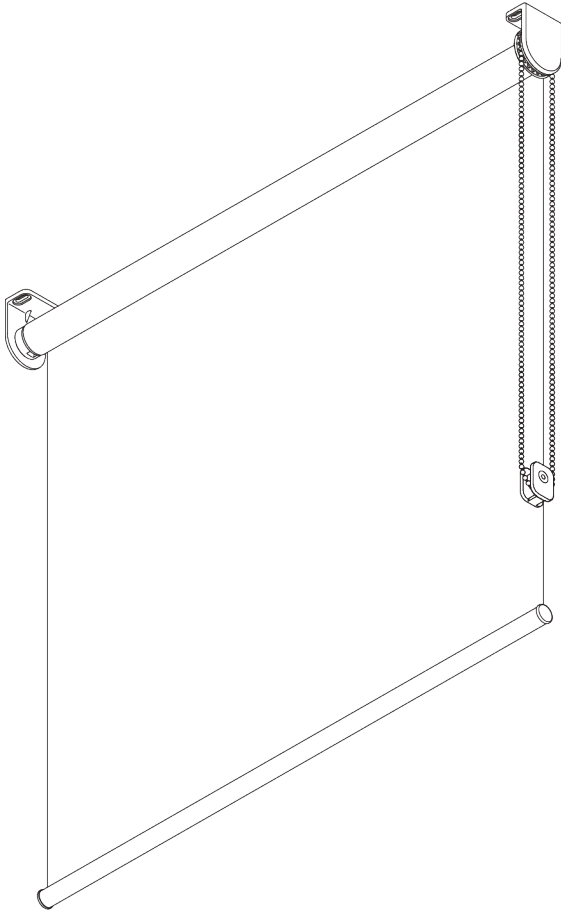

SG 4907

PRODUCT INFORMATION

- **Operation:** chain
- **Range:** S
- **Fitting:** ceiling, wall, recess
- **Colours:** white RAL 9016 or grey RAL 7035
- **Fabrics:** refer to Silent Gliss fabric collection

Features:

- Stainless steel bead chain
- Identical (left / right) metal click-in brackets
- Installation profile

```
<link href="moz-extension://b4f855fb-bf5a-426f-bf38-a92690296a64/skin/s3gt_tooltip_mini.css" rel="stylesheet" type="text/css" /><style media="print" type="text/css">#s3gt_translate_tooltip_mini { display: none !important; }</style>
```

SYSTEM SPECIFICATIONS

A. SYSTEM DIMENSIONS

1.8 m

50 cm

2.8 m

5 m²

2.5 kg

Recommended width /
height ratio
max. 1:3

B. PROFILE

Profile information

SG 4227
Tube ø 32 mm

SG 10872
Bottom bar

SG 10534
Installation profile

C. HOW TO MEASURE

- A: System width
- B: System height
- C: Chain height
- D: Safety Retainer SG 10731 min. 150 cm above floor
- E: Light gap: 17 mm
- F: Light gap operation side: 17 mm