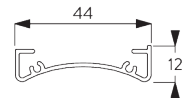

SG 10534
Installation profile