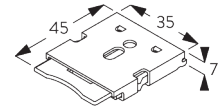

FITTING

A. FITTING INFORMATION

Fixing points

Brackets (wall / ceiling)

Installation profile SG 10534 (wall / ceiling)

B. CEILING FITTING

Brackets SG 10873

Installation profile SG 10534, brackets SG 11198 and clamps SG 3033 or SG 3044

Installation profile SG 10534, brackets SG 11198 and click bracket SG 10539

SG 3033
Clamp

SG 3044
Clamp

SG 10534
Installation profile

SG 10539
Bracket

SG 10574
Bracket cover

SG 10873
Bracket

SG 11198
Bracket

C. WALL FITTING

Brackets SG 10873

Installation profile SG 10534, brackets SG 11198 and clamps SG 3033 or SG 3044

Installation profile SG 10534, brackets SG 11198 and click bracket SG 10539

SG 3033
Clamp

SG 3044
Clamp