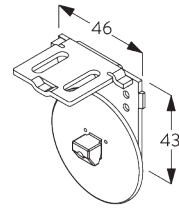

SYSTEM SPECIFICATIONS

A. SYSTEM DIMENSIONS

1.8 m

50 cm

2.8 m

5 m²

2.5 kg

Recommended width /
height ratio
max. 1:3

C. WALL FITTING

Brackets SG 10873

Installation profile SG 10534, brackets SG 11198 and clamps SG 3033 or SG 3044

Installation profile SG 10534, brackets SG 11198 and click bracket SG 10539

SG 3033
Clamp

SG 3044
Clamp

SG 10539
Bracket

SG 10534
Installation profile

SG 10574
Bracket cover

SG 10873
Bracket

SG 11198
Bracket

D. RECESS FITTING

Brackets SG 10873

Installation profile SG 10534, brackets SG 11198 and clamps SG 3033 or SG 3044

Installation profile SG 10534, brackets SG 11198 and click bracket SG 10539

SG 3033
Clamp

SG 3044
Clamp

SG 10534
Installation profile

SG 10539
Bracket

SG 10574
Bracket cover

SG 10873
Bracket

SG 11198
Bracket