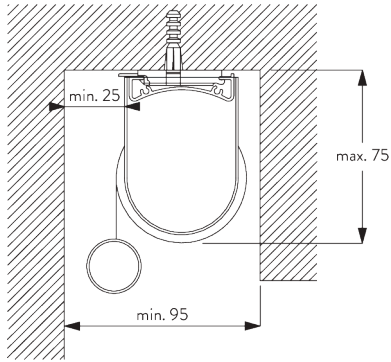

SYSTEM SPECIFICATIONS

A. SYSTEM DIMENSIONS

1.8 m

50 cm

2.8 m

5 m²

2.5 kg

Recommended width /
height ratio
max. 1:3

C. WALL FITTING

Brackets SG 10873

Installation profile SG 10534, brackets SG 11198 and clamps SG 3033 or SG 3044

Installation profile SG 10534, brackets SG 11198 and click bracket SG 10539

SG 3033
Clamp

SG 3044
Clamp

SG 10539
Bracket

SG 10534
Installation profile

SG 10574
Bracket cover

SG 10873
Bracket

SG 11198
Bracket

D. RECESS FITTING

Brackets SG 10873

Installation profile SG 10534, brackets SG 11198 and clamps SG 3033 or SG 3044

Installation profile SG 10534, brackets SG 11198 and click bracket SG 10539

SG 3033
Clamp

SG 3044
Clamp

SG 10534
Installation profile

SG 10539
Bracket

SG 10574
Bracket cover

SG 10873
Bracket

SG 11198
Bracket