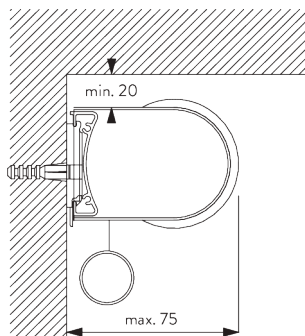

SYSTEM SPECIFICATIONS

A. SYSTEM DIMENSIONS

1.8 m

50 cm

2.8 m

5 m²

2.5 kg

Recommended width /
height ratio
max. 1:3

FITTING

A. FITTING INFORMATION

Fixing points

Brackets (wall / ceiling)

Installation profile SG 10534 (wall / ceiling)

B. CEILING FITTING

Brackets SG 10873

Installation profile SG 10534, brackets SG 11198 and clamps SG 3033 or SG 3044

Installation profile SG 10534, brackets SG 11198 and click bracket SG 10539

SG 3033
Clamp

SG 3044
Clamp

SG 10534
Installation profile

SG 10539
Bracket

SG 10574
Bracket cover

SG 10873
Bracket

SG 11198
Bracket

C. WALL FITTING

Brackets SG 10873

Installation profile SG 10534, brackets SG 11198 and clamps SG 3033 or SG 3044

Installation profile SG 10534, brackets SG 11198 and click bracket SG 10539

SG 3033
Clamp

SG 3044
Clamp