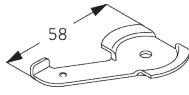

FITTING

A. FITTING INFORMATION

Fixing points

Brackets (wall / ceiling)

Installation profile SG 10534 (wall / ceiling)

B. CEILING FITTING

Brackets SG 10873

Installation profile SG 10534, brackets SG 11198 and clamps SG 3033 or SG 3044

Installation profile SG 10534, brackets SG 11198 and click bracket SG 10539

SG 3033
Clamp

SG 3044
Clamp

SG 10534
Installation profile

SG 10539
Bracket

SG 10574
Bracket cover

SG 10873
Bracket

SG 11198
Bracket

C. WALL FITTING

Brackets SG 10873

Installation profile SG 10534, brackets SG 11198 and clamps SG 3033 or SG 3044

Installation profile SG 10534, brackets SG 11198 and click bracket SG 10539

SG 3033
Clamp

SG 3044
Clamp

SG 10539
Bracket

SG 10534
Installation profile

SG 10574
Bracket cover

SG 10873
Bracket

SG 11198
Bracket

D. RECESS FITTING

Brackets SG 10873

Installation profile SG 10534, brackets SG 11198 and clamps SG 3033 or SG 3044