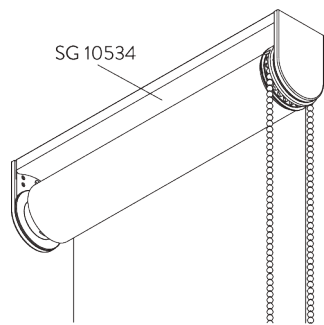

SYSTEM SPECIFICATIONS

A. SYSTEM DIMENSIONS

1.8 m

50 cm

2.8 m

5 m²

2.5 kg

Recommended width /
height ratio
max. 1:3

SG 10539
Bracket

SG 10534
Installation profile

SG 10574
Bracket cover

SG 10873
Bracket

SG 11198
Bracket

D. RECESS FITTING

Brackets SG 10873

Installation profile SG 10534, brackets SG 11198 and clamps SG 3033 or SG 3044

Installation profile SG 10534, brackets SG 11198 and click bracket SG 10539

SG 3033
Clamp

SG 3044
Clamp

SG 10534
Installation profile

SG 10539
Bracket

SG 10574
Bracket cover

SG 10873
Bracket

SG 11198
Bracket

SYSTEM OPTIONS

A. FABRIC ROLL-OFF

A: Fabric roll-off window side (standard)
B: Fabric roll-off room side (option)

B. INSTALLATION
PROFILE

PARTS

A. STANDARD PARTS

SG 4226

Double tape 30 mm