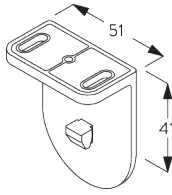

SYSTEM SPECIFICATIONS

A. SYSTEM DIMENSIONS

1.8 m

50 cm

2.8 m

5 m²

2.5 kg

Recommended width /
height ratio
max. 1:3

FITTING

A. FITTING INFORMATION

Fixing points

Brackets (wall / ceiling)

Installation profile SG 10534 (wall / ceiling)

B. CEILING FITTING

Brackets SG 10873

Installation profile SG 10534, brackets SG 11198 and clamps SG 3033 or SG 3044

C. WALL FITTING

Brackets SG 10873

Installation profile SG 10534, brackets SG 11198 and clamps SG 3033 or SG 3044

Installation profile SG 10534, brackets SG 11198 and click bracket SG 10539

SG 3033
Clamp

SG 3044
Clamp

SG 10539
Bracket

SG 10534
Installation profile

SG 10574
Bracket cover

SG 10873
Bracket

SG 11198
Bracket

D. RECESS FITTING

Brackets SG 10873

Installation profile SG 10534, brackets SG 11198 and clamps SG 3033 or SG 3044