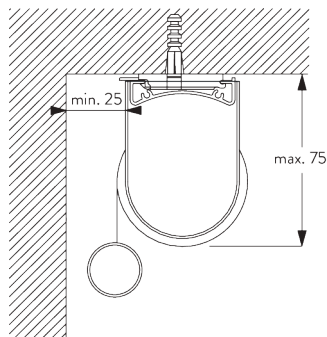

SYSTEM SPECIFICATIONS

A. SYSTEM DIMENSIONS

1.8 m

50 cm

2.8 m

5 m²

2.5 kg

Recommended width /
height ratio
max. 1:3

B. PROFILE

Profile information

SG 4227
Tube ø 32 mm

SG 10872
Bottom bar

SG 10534
Installation profile

C. HOW TO MEASURE

- A: System width
- B: System height
- C: Chain height
- D: Safety Retainer SG 10731 min. 150 cm above floor
- E: Light gap: 17 mm
- F: Light gap operation side: 17 mm

FITTING

A. FITTING INFORMATION

Fixing points

Brackets (wall / ceiling)

Installation profile SG 10534 (wall / ceiling)

B. CEILING FITTING

Brackets SG 10873

Installation profile SG 10534, brackets SG 11198 and clamps SG 3033 or SG 3044

Installation profile SG 10534, brackets SG 11198 and click bracket SG 10539

SG 3033
Clamp

SG 3044
Clamp

SG 10534
Installation profile

SG 10539
Bracket

SG 10574
Bracket cover

SG 10873
Bracket

SG 11198
Bracket