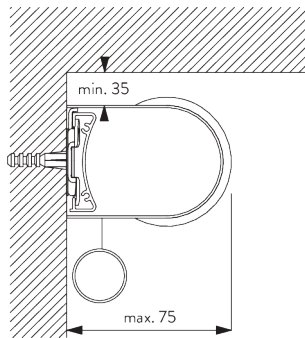

SYSTEM SPECIFICATIONS

A. SYSTEM DIMENSIONS

1.8 m

50 cm

2.8 m

5 m²

2.5 kg

Recommended width /
height ratio
max. 1:3

FITTING

A. FITTING INFORMATION

Fixing points

Brackets (wall / ceiling)

Installation profile SG 10534 (wall / ceiling)

B. CEILING FITTING

Brackets SG 10873

Installation profile SG 10534, brackets SG 11198 and clamps SG 3033 or SG 3044

Installation profile SG 10534, brackets SG 11198 and click bracket SG 10539

SG 3033
Clamp

SG 3044
Clamp

SG 10534
Installation profile

SG 10539
Bracket

SG 10574
Bracket cover

SG 10873
Bracket

SG 11198
Bracket

C. WALL FITTING

Brackets SG 10873

Installation profile SG 10534, brackets SG 11198 and clamps SG 3033 or SG 3044

Installation profile SG 10534, brackets SG 11198 and click bracket SG 10539

SG 3033
Clamp

SG 3044
Clamp