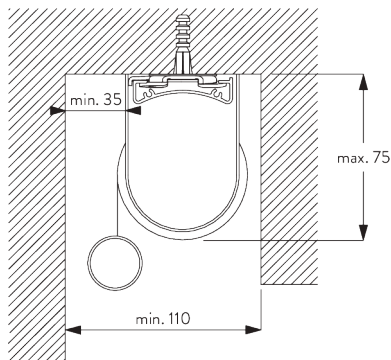

SYSTEM SPECIFICATIONS

A. SYSTEM DIMENSIONS

1.8 m

50 cm

2.8 m

5 m²

2.5 kg

Recommended width /
height ratio
max. 1:3

C. WALL FITTING

Brackets SG 10873

Installation profile SG 10534, brackets SG 11198 and clamps SG 3033 or SG 3044

Installation profile SG 10534, brackets SG 11198 and click bracket SG 10539

SG 3033
Clamp

SG 3044
Clamp

SG 10539
Bracket

SG 10534
Installation profile

SG 10574
Bracket cover

SG 10873
Bracket

SG 11198
Bracket

D. RECESS FITTING

Brackets SG 10873

Installation profile SG 10534, brackets SG 11198 and clamps SG 3033 or SG 3044

Installation profile SG 10534, brackets SG 11198 and click bracket SG 10539

SG 3033
Clamp

SG 3044
Clamp

SG 10534
Installation profile

SG 10539
Bracket

SG 10574
Bracket cover

SG 10873
Bracket

SG 11198
Bracket