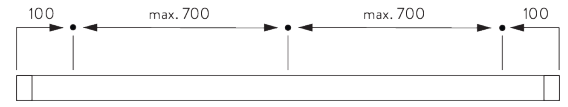

SYSTEM SPECIFICATIONS

A. SYSTEM DIMENSIONS

1.8 m

50 cm

2.8 m

5 m²

2.5 kg

Recommended width /
height ratio
max. 1:3

B. PROFILE

Profile information

SG 4227
Tube ø 32 mm

SG 10872
Bottom bar

SG 10534
Installation profile

C. HOW TO MEASURE

- A: System width
- B: System height
- C: Chain height
- D: Safety Retainer SG 10731 min. 150 cm above floor
- E: Light gap: 17 mm
- F: Light gap operation side: 17 mm

FITTING

A. FITTING INFORMATION

Fixing points

Brackets (wall / ceiling)

Installation profile SG 10534 (wall / ceiling)

B. CEILING FITTING

Brackets SG 10873

Installation profile SG 10534, brackets SG 11198 and clamps SG 3033 or SG 3044