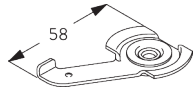

FITTING

A. FITTING INFORMATION

Fixing points

Brackets (wall / ceiling)

Installation profile SG 10534 (wall / ceiling)

B. CEILING FITTING

Brackets SG 10873

Installation profile SG 10534, brackets SG 11198 and clamps SG 3033 or SG 3044

Installation profile SG 10534, brackets SG 11198 and click bracket SG 10539

SG 3033
Clamp

SG 3044
Clamp

SG 10534
Installation profile

SG 10539
Bracket

SG 10574
Bracket cover

SG 10873
Bracket

SG 11198
Bracket

C. WALL FITTING

Brackets SG 10873

Installation profile SG 10534, brackets SG 11198 and clamps SG 3033 or SG 3044

Installation profile SG 10534, brackets SG 11198 and click bracket SG 10539

SG 3033
Clamp

SG 3044
Clamp

SG 10539
Bracket

SG 10534
Installation profile

SG 10574
Bracket cover

SG 10873
Bracket

SG 11198
Bracket

D. RECESS FITTING

Brackets SG 10873

Installation profile SG 10534, brackets SG 11198 and clamps SG 3033 or SG 3044