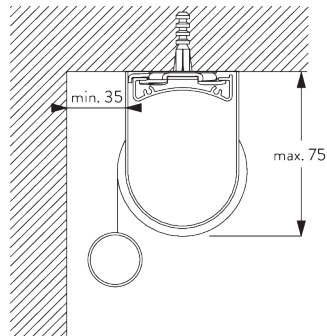

SYSTEM SPECIFICATIONS

A. SYSTEM DIMENSIONS

1.8 m

50 cm

2.8 m

5 m²

2.5 kg

Recommended width /
height ratio
max. 1:3

B. PROFILE

Profile information

SG 4227
Tube ø 32 mm

SG 10872
Bottom bar

SG 10534
Installation profile

C. HOW TO MEASURE

- A: System width
- B: System height
- C: Chain height
- D: Safety Retainer SG 10731 min. 150 cm above floor
- E: Light gap: 17 mm
- F: Light gap operation side: 17 mm

FITTING

A. FITTING INFORMATION

Fixing points

Brackets (wall / ceiling)

Installation profile SG 10534 (wall / ceiling)

B. CEILING FITTING

Brackets SG 10873

Installation profile SG 10534, brackets SG 11198 and clamps SG 3033 or SG 3044

Installation profile SG 10534, brackets SG 11198 and click bracket SG 10539

SG 3033
Clamp

SG 3044
Clamp

SG 10534
Installation profile

SG 10539
Bracket

SG 10574
Bracket cover

SG 10873
Bracket

SG 11198
Bracket