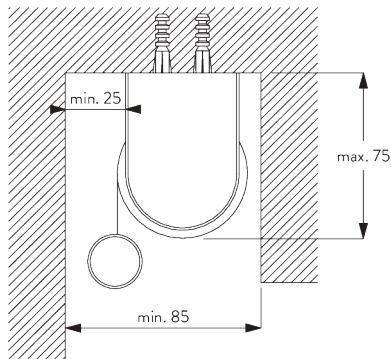

SYSTEM SPECIFICATIONS

A. SYSTEM DIMENSIONS

1.8 m

50 cm

2.8 m

5 m²

2.5 kg

Recommended width /
height ratio
max. 1:3

C. WALL FITTING

Brackets SG 10873

Installation profile SG 10534, brackets SG 11198 and clamps SG 3033 or SG 3044

Installation profile SG 10534, brackets SG 11198 and click bracket SG 10539

SG 3033
Clamp

SG 3044
Clamp

SG 10539
Bracket

SG 10534
Installation profile

SG 10574
Bracket cover

SG 10873
Bracket

SG 11198
Bracket

D. RECESS FITTING

Brackets SG 10873

Installation profile SG 10534, brackets SG 11198 and clamps SG 3033 or SG 3044

Installation profile SG 10534, brackets SG 11198 and click bracket SG 10539

SG 3033
Clamp

SG 3044
Clamp

SG 10534
Installation profile

SG 10539
Bracket

SG 10574
Bracket cover

SG 10873
Bracket

SG 11198
Bracket