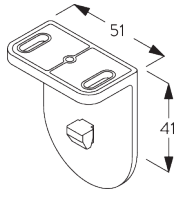

SYSTEM SPECIFICATIONS

A. SYSTEM DIMENSIONS

1.8 m

50 cm

2.8 m

5 m²

2.5 kg

Recommended width /
height ratio
max. 1:3

FITTING

A. FITTING INFORMATION

Fixing points

Brackets (wall / ceiling)

Installation profile SG 10534 (wall / ceiling)

B. CEILING FITTING

Brackets SG 10873

Installation profile SG 10534, brackets SG 11198 and clamps SG 3033 or SG 3044

Installation profile SG 10534, brackets SG 11198 and click bracket SG 10539

SG 3033
Clamp

SG 3044
Clamp

SG 10534
Installation profile

SG 10539
Bracket

SG 10574
Bracket cover

SG 10873
Bracket

SG 11198
Bracket

C. WALL FITTING

Brackets SG 10873

Installation profile SG 10534, brackets SG 11198 and clamps SG 3033 or SG 3044

Installation profile SG 10534, brackets SG 11198 and click bracket SG 10539

SG 3033
Clamp

SG 3044
Clamp